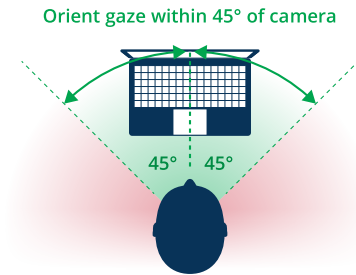

Orientation

Both eyes must be visible to the webcam

Calibration

10-second process automatically starts at launch.

1. Hold head steady
2. Smile moderately (Not too much or too little)
3. Open mouth

Basics of Use